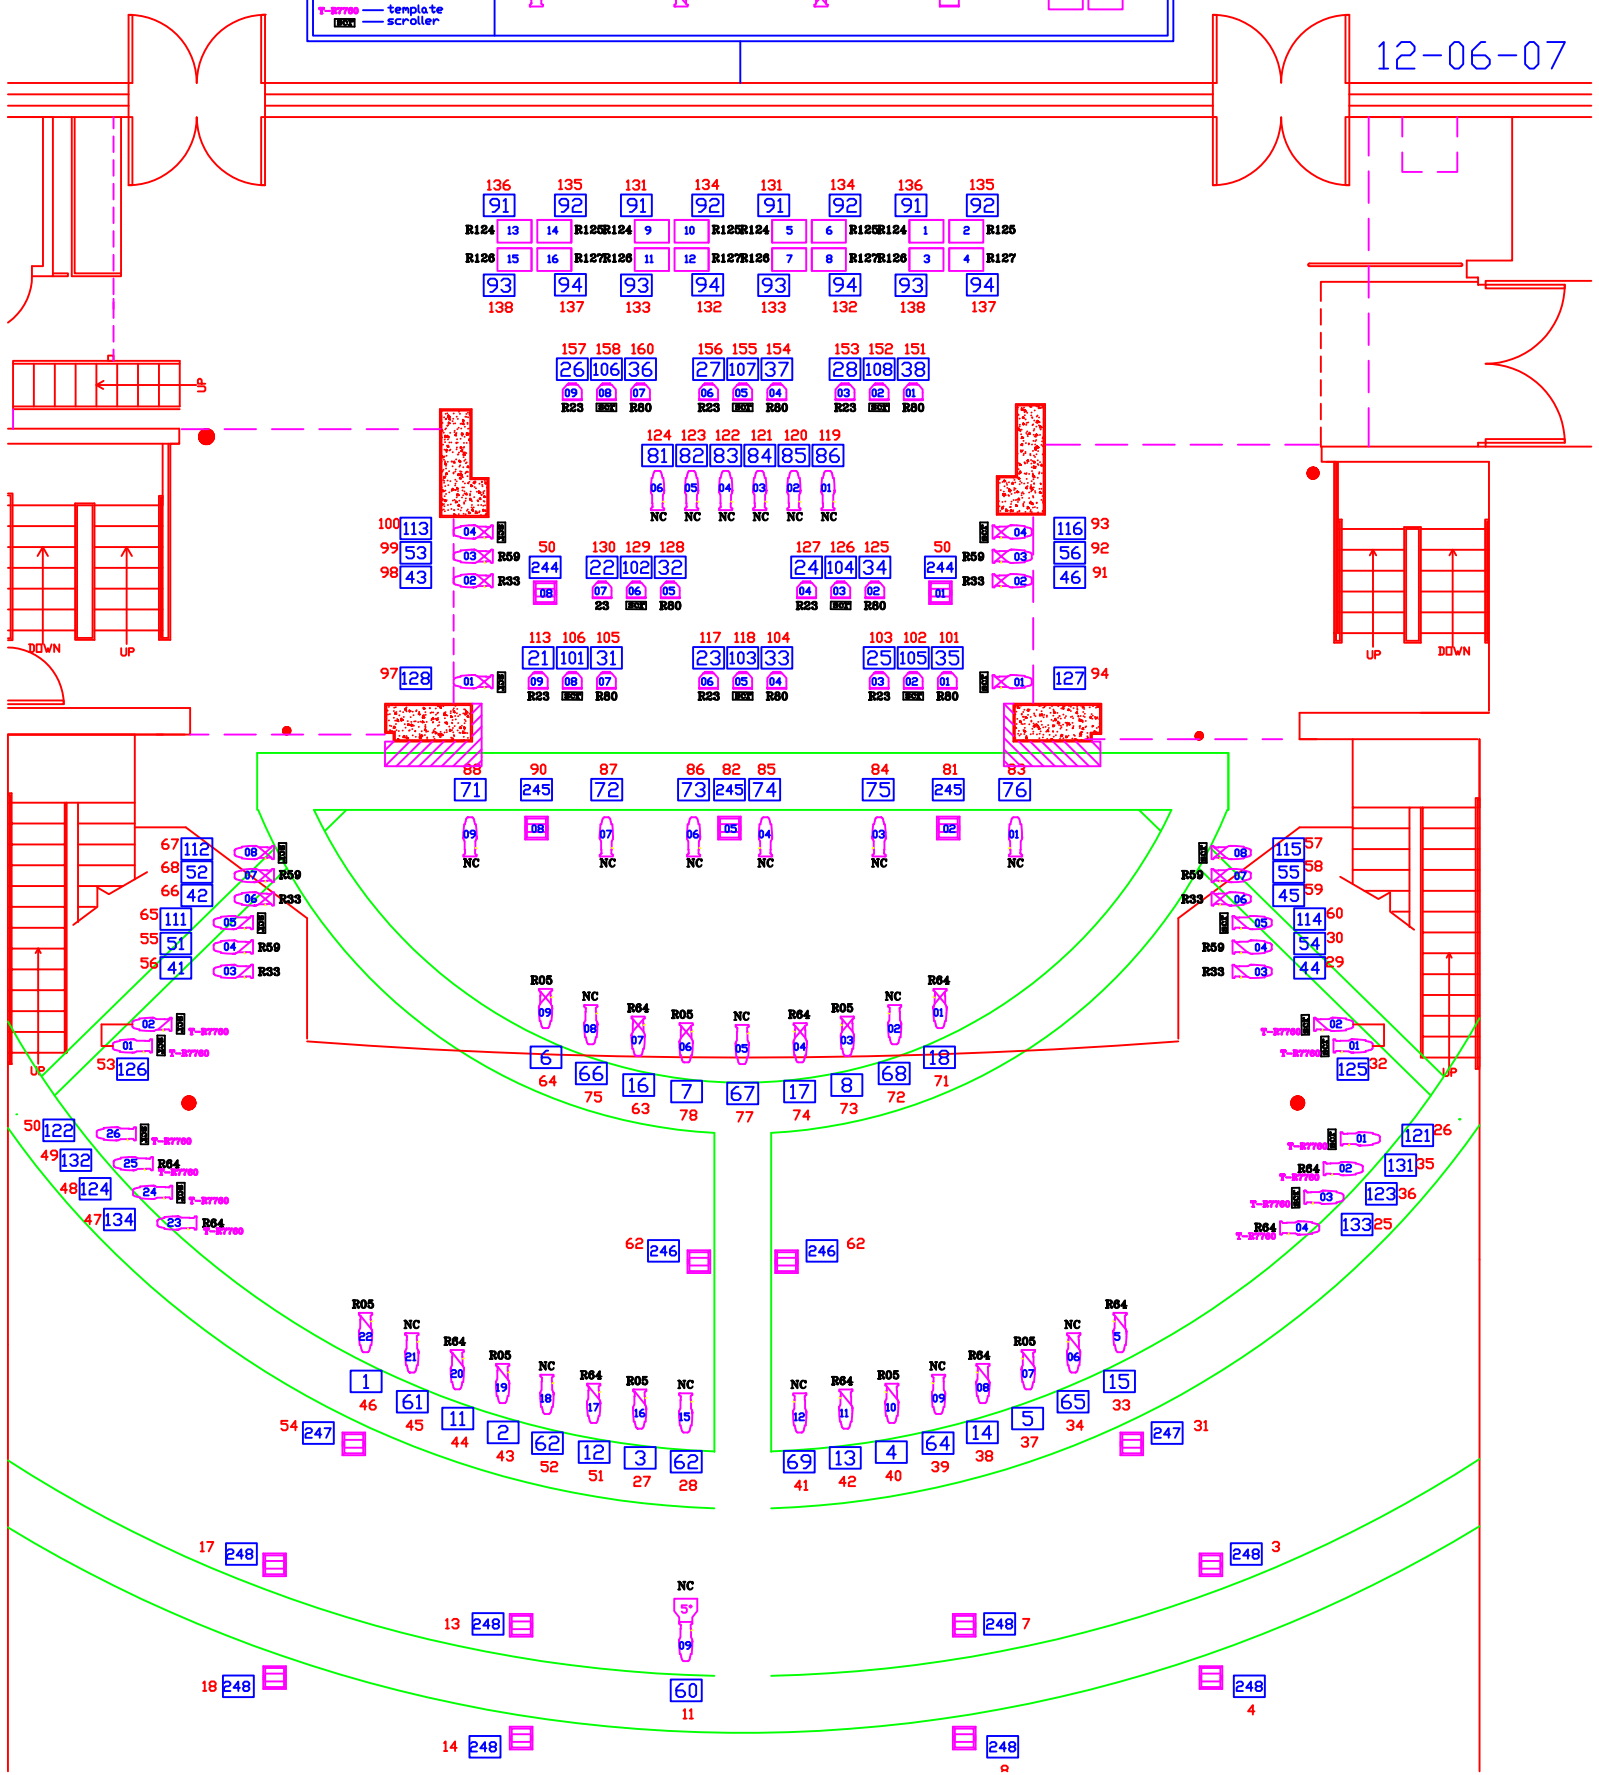

119	— circuit #	19° ETC	26° ETC	36° ETC	ETC	4 Cell
86	— channel #	Source 4	Source 4	Source 4	Source 4	Altman
01	— drop-in Iris				Parnell	Sky Cyc
	— instrument #					
R05	— color					
T-3770	— template					
123	— scroller					

12-06-07