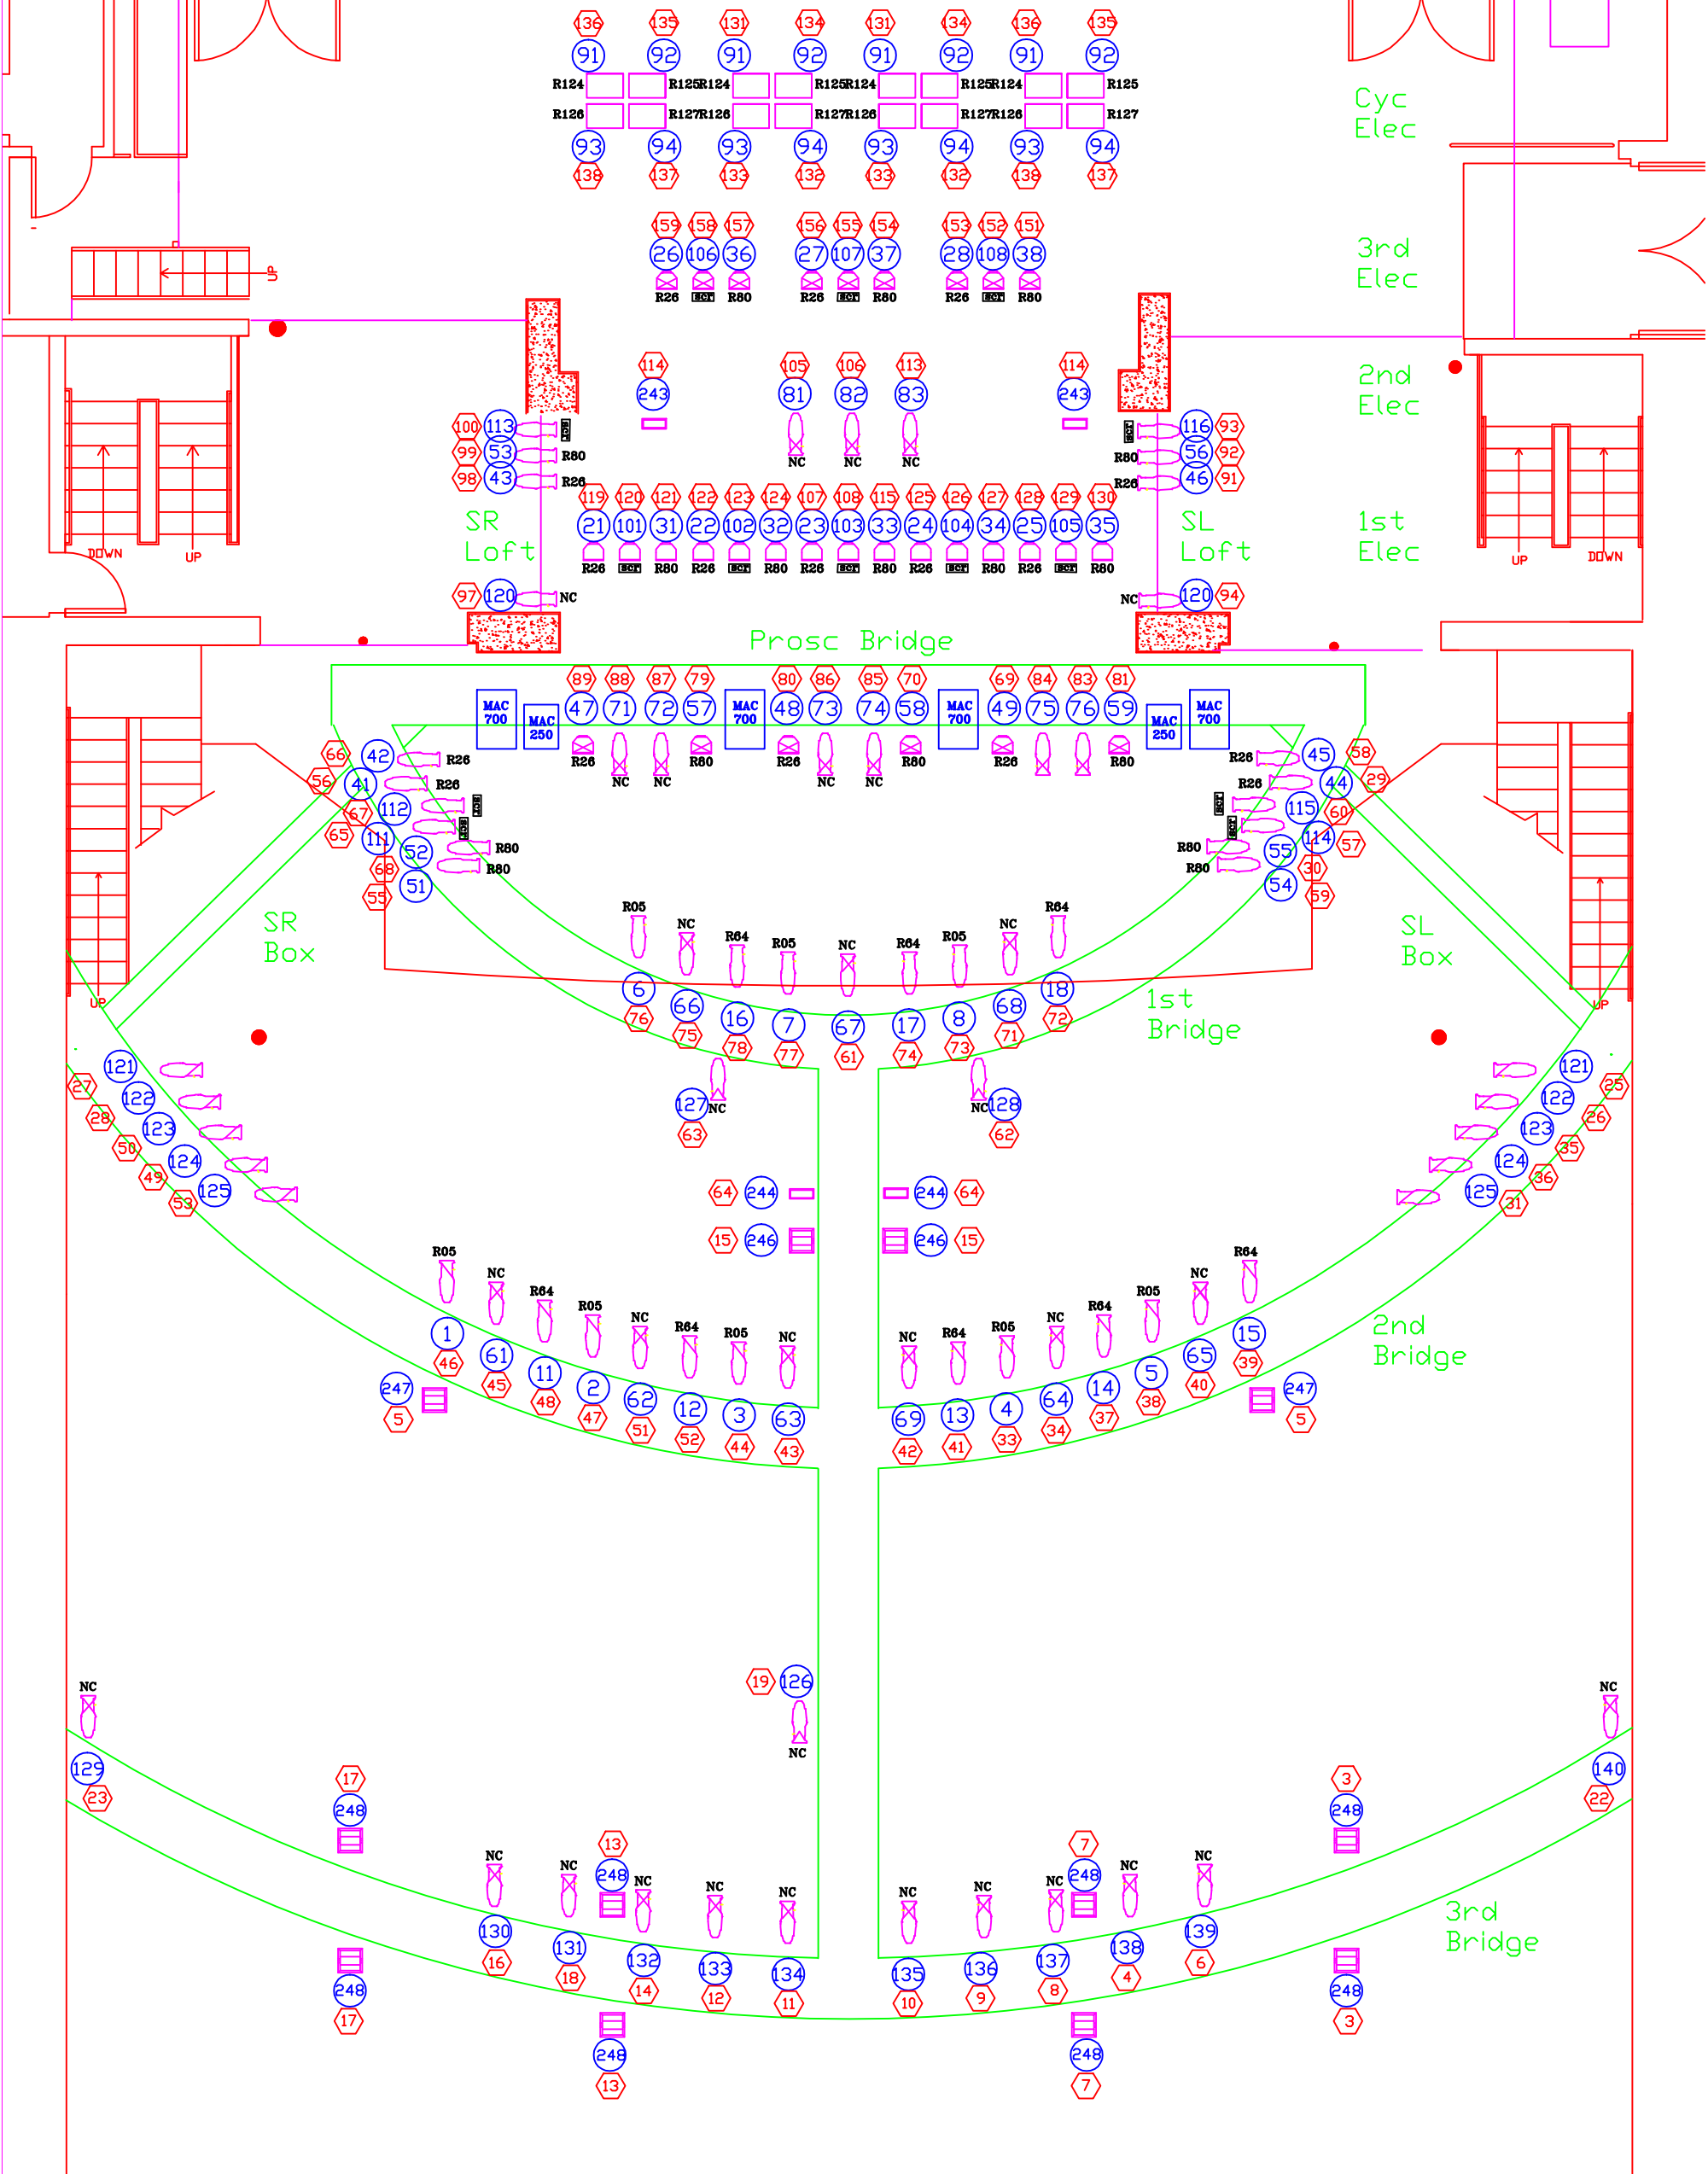

119	— circuit #	19° ETC	26° ETC	36° ETC	50° ETC	ETC	ETC	4 Cell
86	— channel #	Source 4	Source 4	Source 4	Source 4	Source 4	Source 4	Altman
	— drop-in Iris							Sky Cyc
	— instrument #							
R05	— color							
T-R7780	— template							
	— scroller							

01-05-10